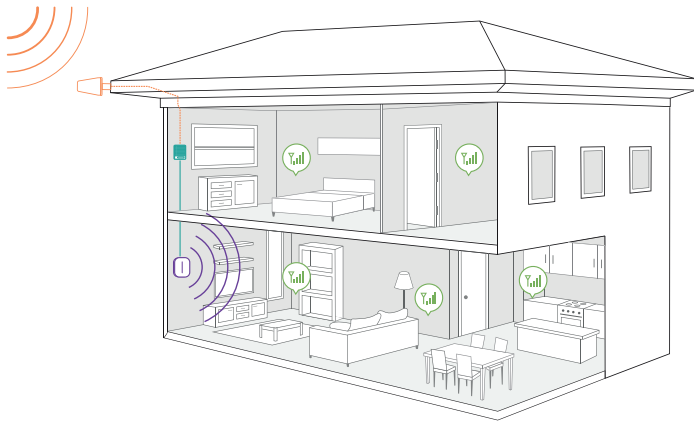

- 5G COMPATIBLE
- MAX COVERAGE
- UP TO +72 dB GAIN
- MULTI-USER WIRELESS BOOSTER

About

The weBoost **Home Complete** is the best-in-class booster for those who like to get it done. Everything needed for installation in a residential or commercial building is included. Once installed, this powerful booster improves cell signal on all US carrier networks, including Verizon, AT&T, T-Mobile, and more. Its contemporary design and 5G compatible coverage ensure it will work for the next decade and beyond. Like all weBoost solutions, it comes with an installation guide, a 2-year manufacturer's warranty, and a 30-day money-back guarantee.

Kit Includes

Coverage Area

IF THE OUTSIDE CELL SIGNAL IS:	YOUR BOOSTED CELL SIGNAL MAY COVER:
Strong	→ Max Coverage
Good	→ Multiple Rooms
Weak	→ Single Room
None	→ None

Specifications

SKU NUMBER	470145 [†]
FREQUENCIES	Band 12/17 700 MHz Band 13 700 MHz Band 5 850 MHz Band 4 1700/2100 MHz Band 25/2 1900 MHz
MAX GAIN	72 dB
IMPEDANCE	75 Ohm
POWER	110-240V AC, 50-60 Hz, 20 W
CONNECTORS	F-Female
BOOSTER DIMENSIONS	8.25 x 6 x 2.4 in
BOOSTER WEIGHT	1.55 lbs

How It Works

- 1 Receives signal:** The outside antenna reaches out to access the existing strong outdoor cell signal and delivers it inside to the booster.
- 2 Boost signal:** The booster receives the signal, amplifies it, and serves as a relay between your phone and the nearest cell tower.
- 3 Broadcasts signal:** Your devices get a stronger signal, and calls and data are fed through the booster back to the network.