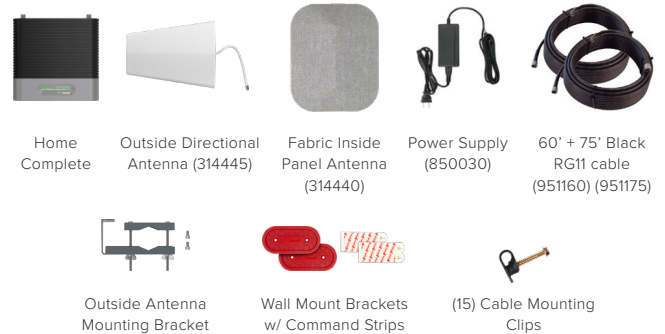

Home Complete

SKU: 470145 MAP: \$999.99

FEATURES

- Boosts all available networks speeds for enhanced cell signal coverage
- Offers an ideal solution for small business owners
- Supports multiple cellular devices and users simultaneously
- Works on all major US carriers; Verizon, AT&T, T-Mobile, UScellular, and more

- 5G COMPATIBLE
- MAX COVERAGE
- UP TO +72 dB GAIN
- MULTI-USER WIRELESS BOOSTER

About

The weBoost **Home Complete** is the best-in-class booster for those who like to get it done. Everything needed for installation in a residential or commercial building is included. Once installed, this powerful booster improves cell signal on all US carrier networks, including Verizon, AT&T, T-Mobile, and more. Its contemporary design and 5G compatible coverage ensure it will work for the next decade and beyond. Like all weBoost solutions, it comes with an installation guide, a 2-year manufacturer's warranty, and a 30-day money-back guarantee.

Kit Includes

Coverage Area

IF THE OUTSIDE CELL SIGNAL IS:	YOUR BOOSTED CELL SIGNAL MAY COVER:
Strong	→ Max Coverage
Good	→ Multiple Rooms
Weak	→ Single Room
None	→ None

Specifications

SKU NUMBER	470145 [†]
FREQUENCIES	Band 12/17 700 MHz Band 13 700 MHz Band 5 850 MHz Band 4 1700/2100 MHz Band 25/2 1900 MHz
MAX GAIN	72 dB
IMPEDANCE	75 Ohm
POWER	110-240V AC, 50-60 Hz, 20 W
CONNECTORS	F-Female
BOOSTER DIMENSIONS	8.25 x 6 x 2.4 in
BOOSTER WEIGHT	1.55 lbs

How It Works

- 1 Receives signal:** The outside antenna reaches out to access the existing strong outdoor cell signal and delivers it inside to the booster.
- 2 Boost signal:** The booster receives the signal, amplifies it, and serves as a relay between your phone and the nearest cell tower.
- 3 Broadcasts signal:** Your devices get a stronger signal, and calls and data are fed through the booster back to the network.